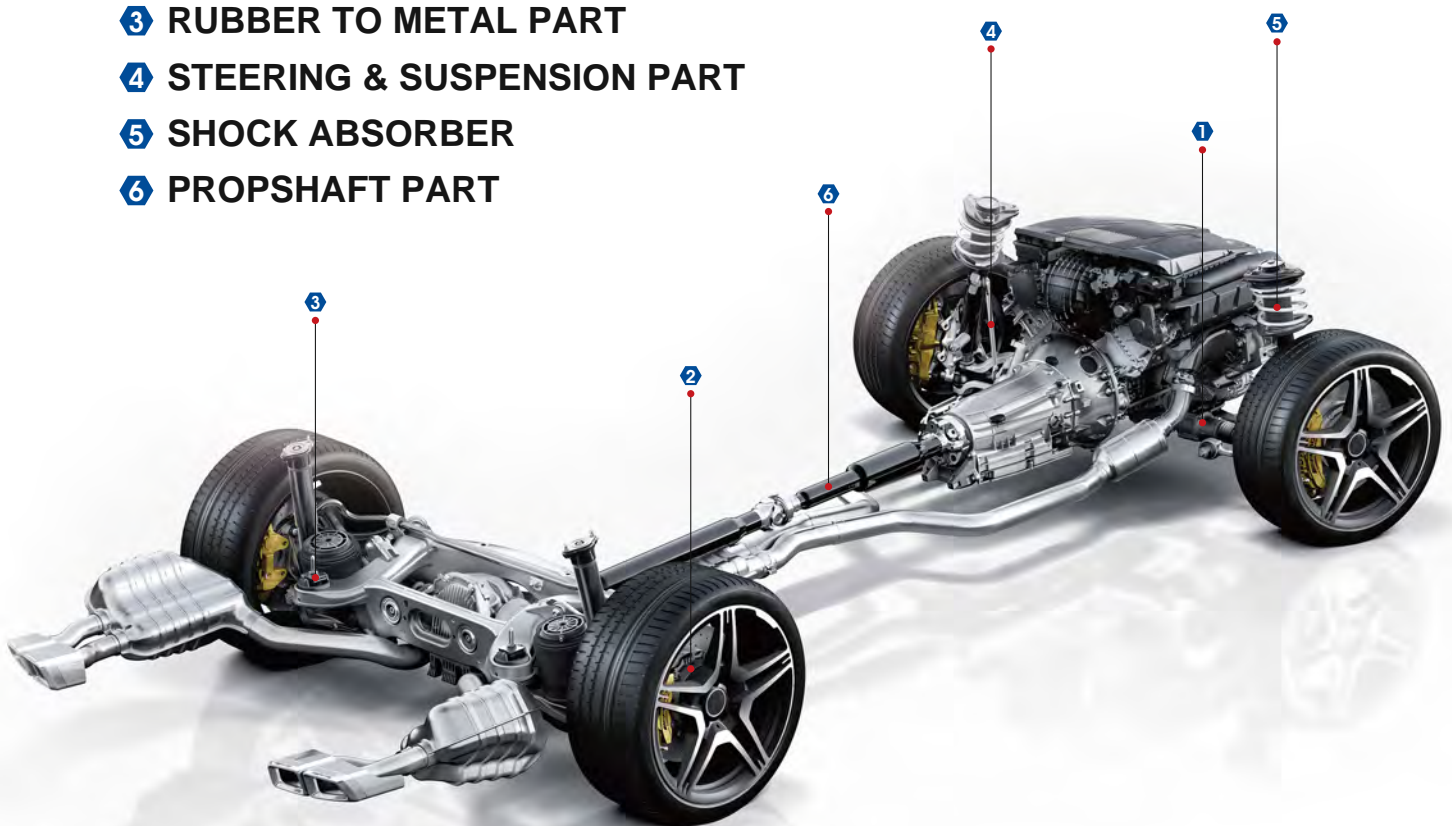

# GSP AUTOMOTIVE GROUP

GSP Automotive Group is a leading manufacturer for automotive parts for the worldwide aftermarket. Since 1985, GSP continues to produce constant velocity joints, drive shafts, hub assemblies, rubber-to-metal parts as well as steering & suspension parts.

# WIDE RANGE PRODUCTS

- 1 DRIVELINE
- 2 WHEEL BEARING
- 3 RUBBER TO METAL PART
- 4 STEERING & SUSPENSION PART
- 5 SHOCK ABSORBER
- 6 PROPSHAFT PART

- Models covered over 95% of the worldwide automotive market
- One-stop solution for the automotive aftermarket
- Small batch sourcing with a variety of categories